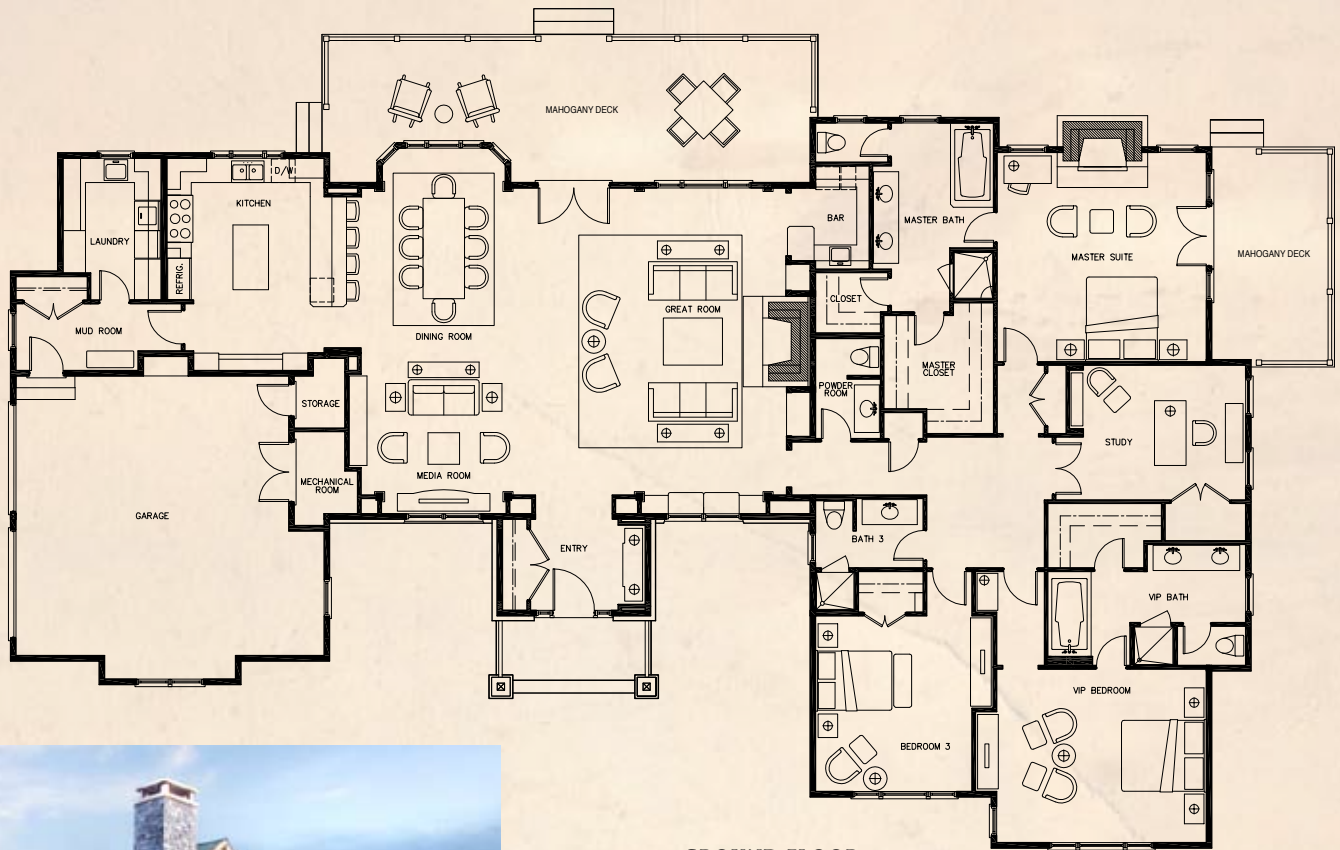

THE MADISON CABIN

KOOTENAI

With an emphasis on craftsmanship, the Madison has magnificent vaulted wood ceilings and wood flooring in the great room and dining and media areas.

As a shining example of traditional western architecture, the Madison Cabin integrates stone, wood and copper on its attractive exterior. This luxurious 3 bedroom, 3 ½ bath cabin offers a great room with 20 ft. ceilings and connecting wet bar, a large dining area that is ideal for family get-togethers and a professional-grade deluxe kitchen with breakfast bar. The Madison plan includes a bonus room that can be used as an office, game room, library or extra bedroom plus two mahogany decks, one off of the main bedroom.

The Kootenai's lagoon-style pool and cabana includes a beautiful restored stone grotto, barbecues and a spa.

THE MADISON CABIN

3 BEDROOMS 3½ BATHS
INTERIOR LIVING SPACE - 3,862 S.F.
2-CAR GARAGE - 615 S.F.
OUTDOOR LIVING AREA - 638 S.F.
\$2 MILLION UNFURNISHED