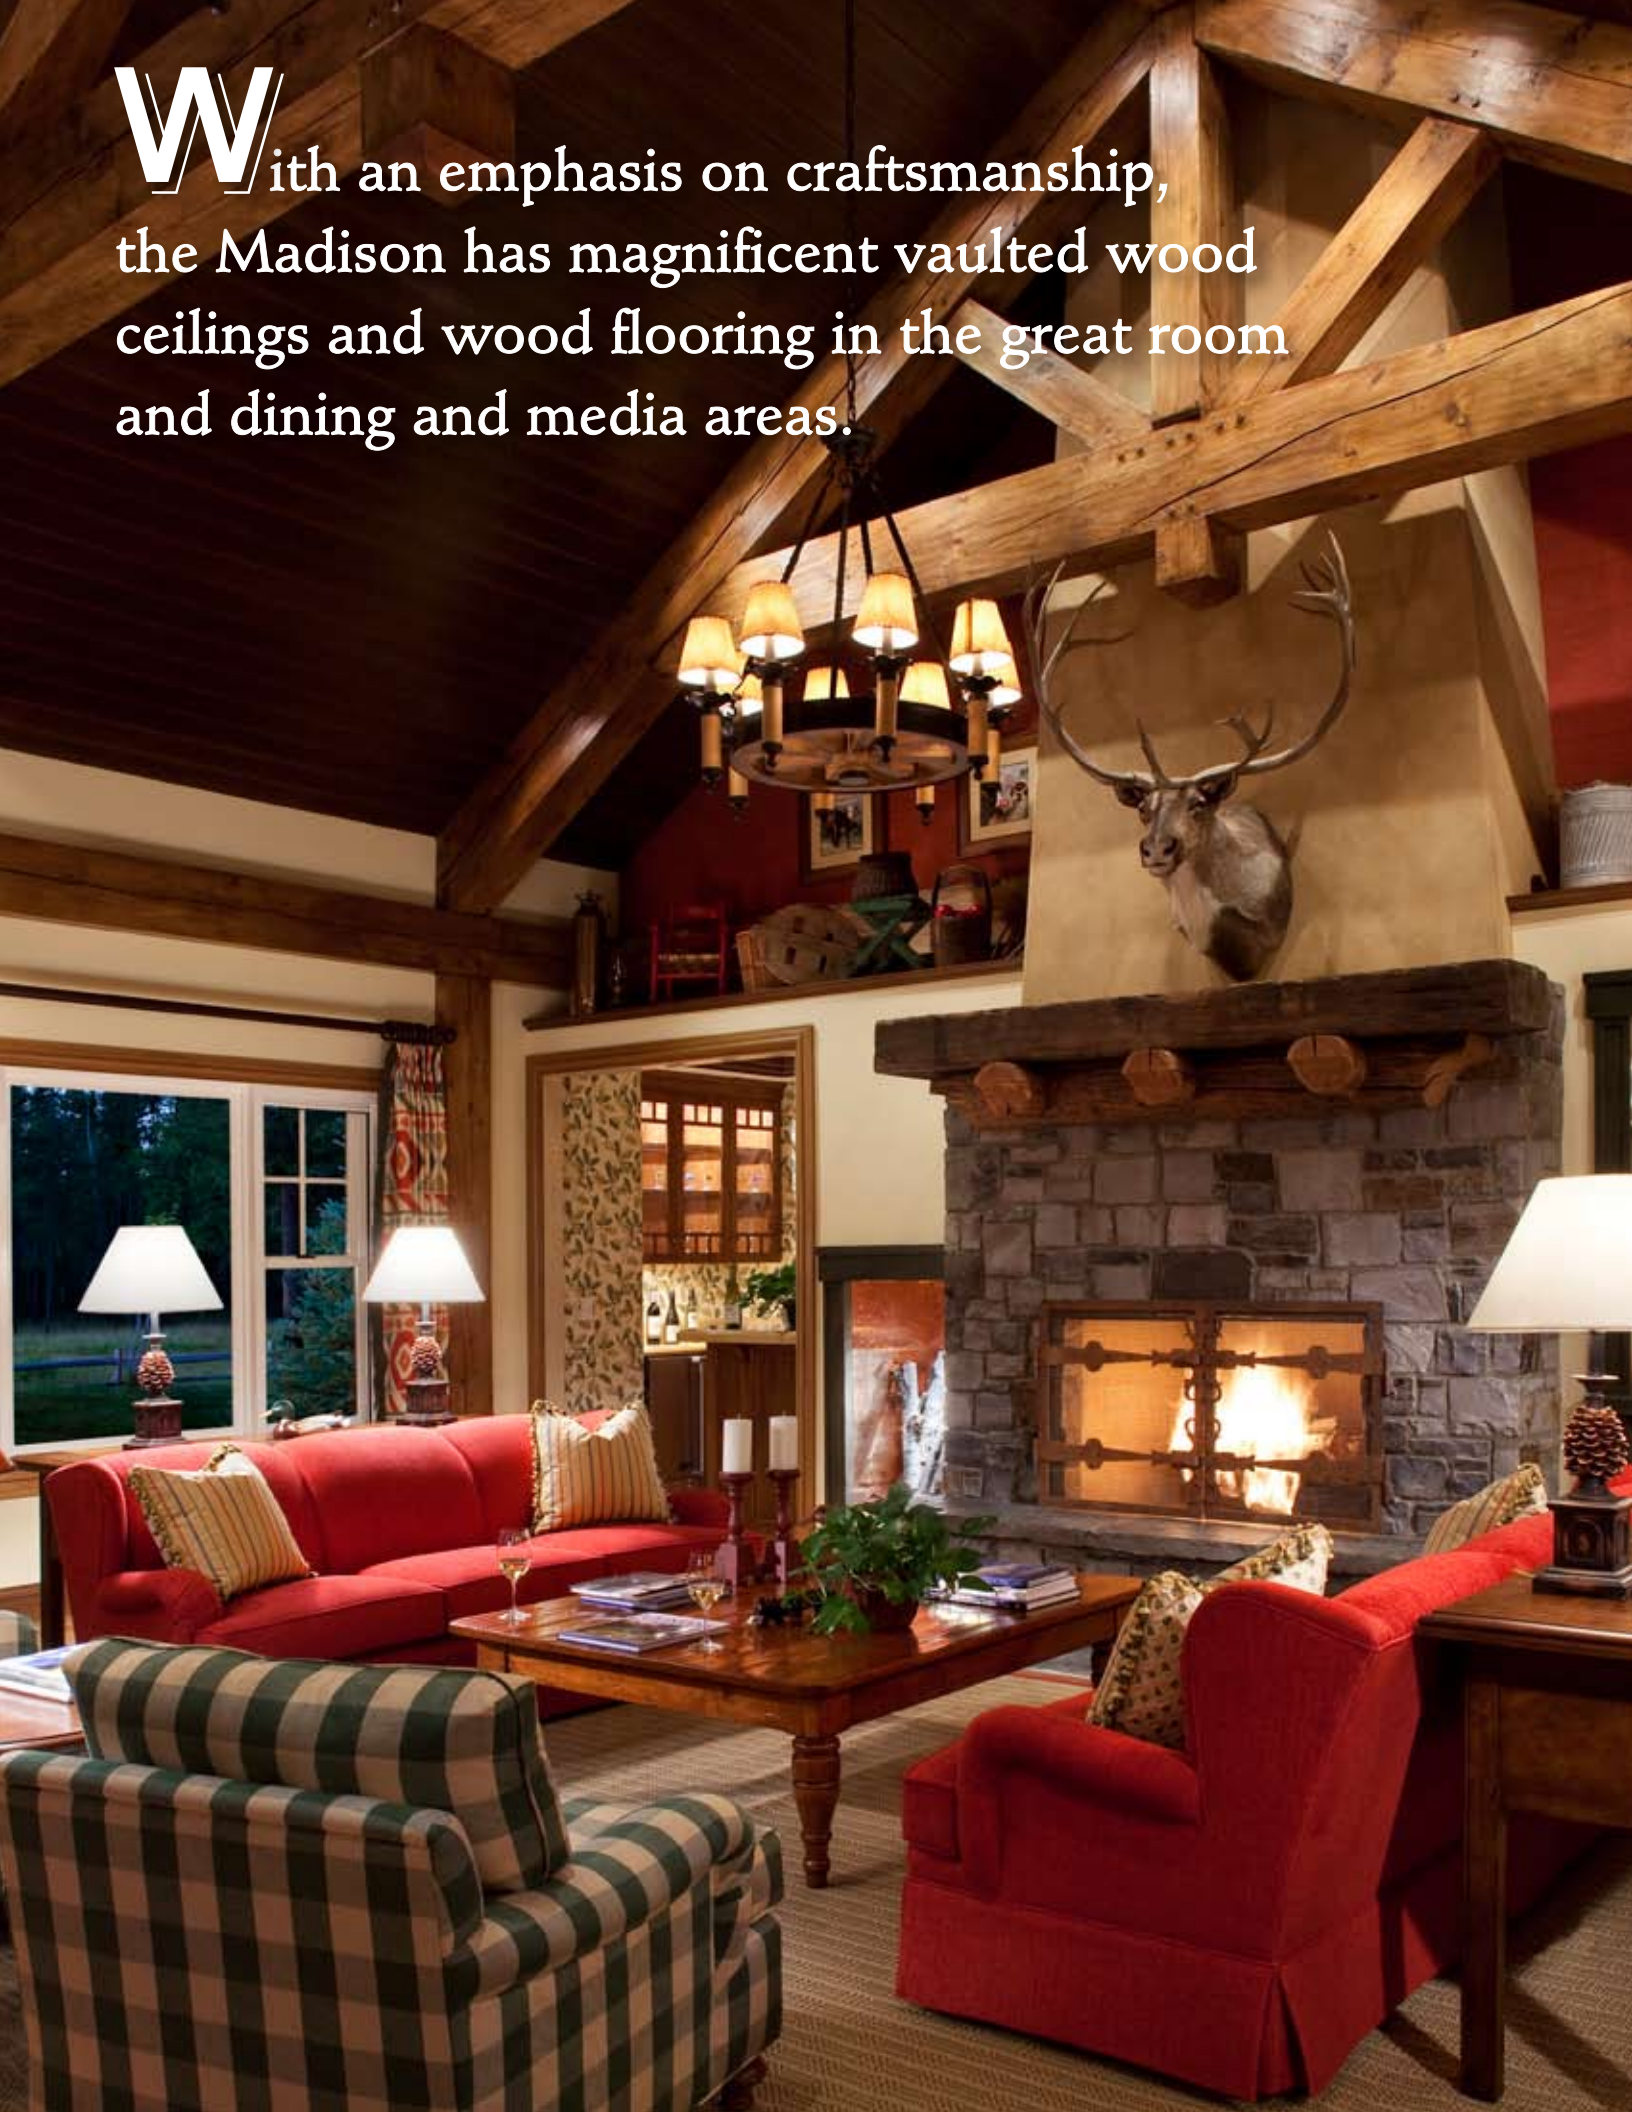

THE MADISON CABIN

KOOTENAI

With an emphasis on craftsmanship, the Madison has magnificent vaulted wood ceilings and wood flooring in the great room and dining and media areas.

As a shining example of traditional western architecture, the Madison Cabin integrates stone, wood and copper on its attractive exterior. This luxurious 3 bedroom, 3 ½ bath cabin offers a great room with 20 ft. ceilings and connecting wet bar, a large dining area that is ideal for family get-togethers and a professional-grade deluxe kitchen with breakfast bar. The Madison plan includes a bonus room that can be used as an office, game room, library or extra bedroom plus two mahogany decks, one off of the main bedroom.

The Kootenai's lagoon-style pool and cabana includes a beautiful restored stone grotto, barbecues and a spa.

THE MADISON CABIN

3 BEDROOMS 3½ BATHS
INTERIOR LIVING SPACE - 3,862 S.F.
2-CAR GARAGE - 615 S.F.
OUTDOOR LIVING AREA - 638 S.F.
\$2 MILLION UNFURNISHED